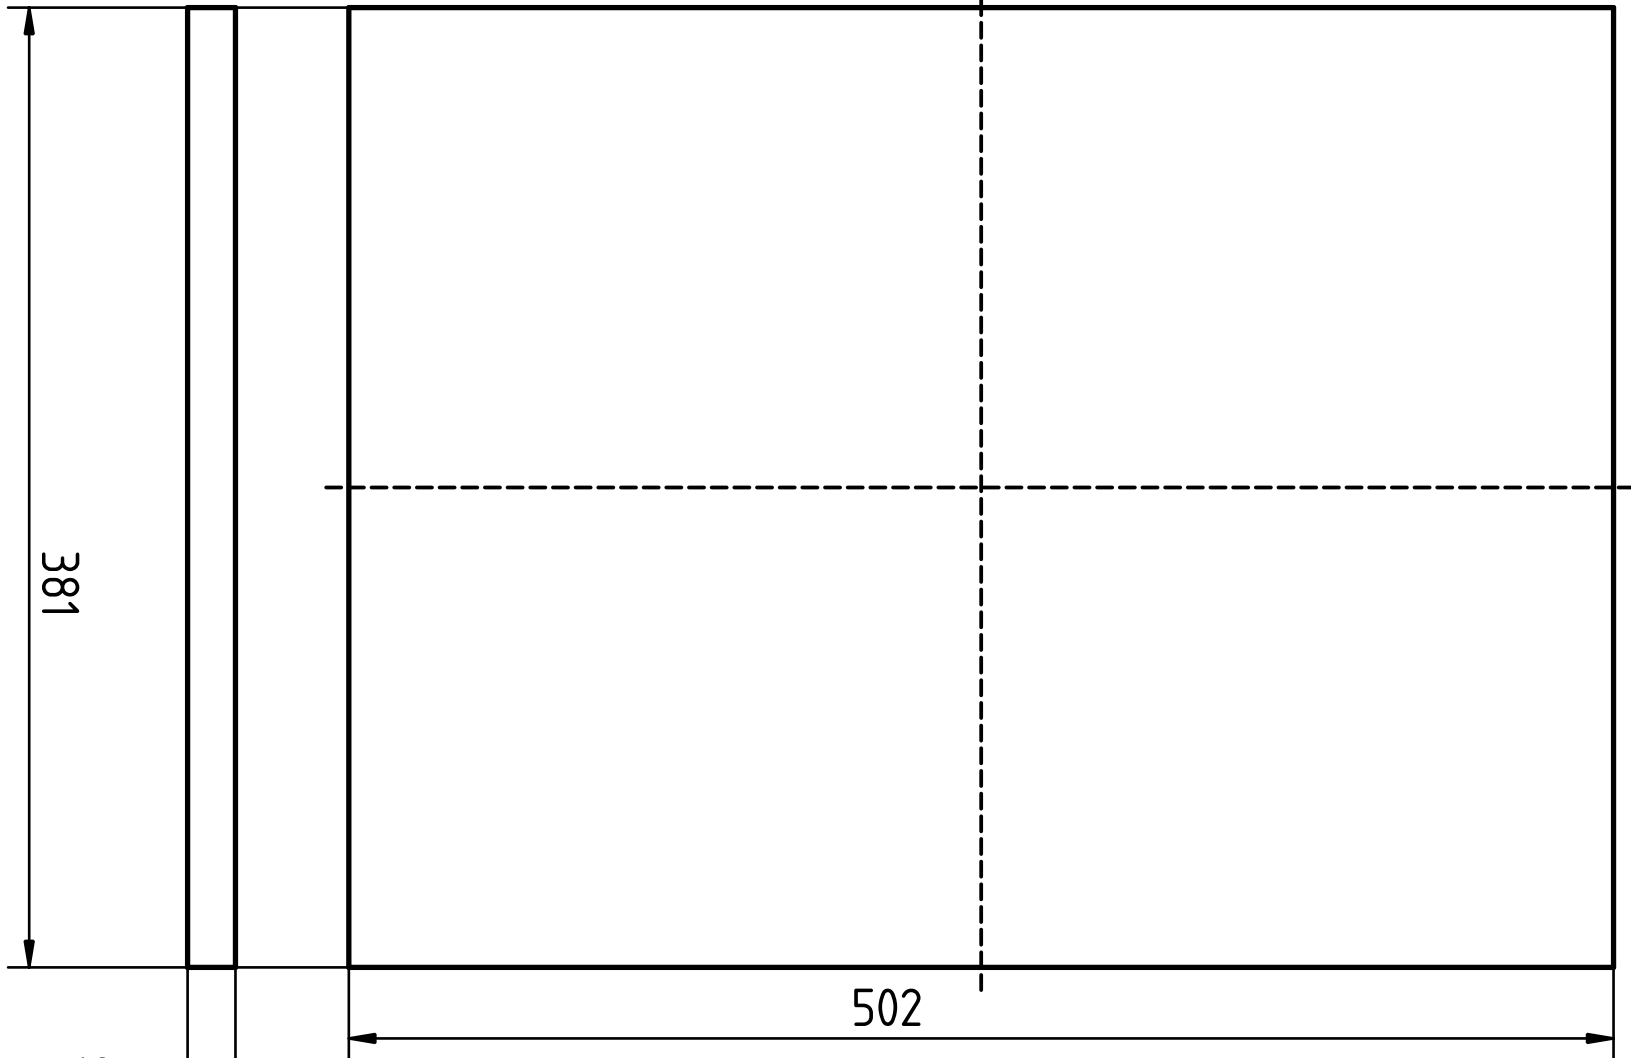

Created by: <b>Matthias Scheiffele</b>	Title: <b>Pflanzkasten MDF 19mm</b>	Size: <b>A4</b>	Sheet: <b>X / Y</b>	Scale: <b>1:7</b>
Supplementary information: <b>2 Stück</b> <b>front/back</b>		Part number: <b>PN</b> Drawing no.: <b>DN</b>		
		Date: <b>01.10.2023</b>	Revision: <b>REV A</b>	