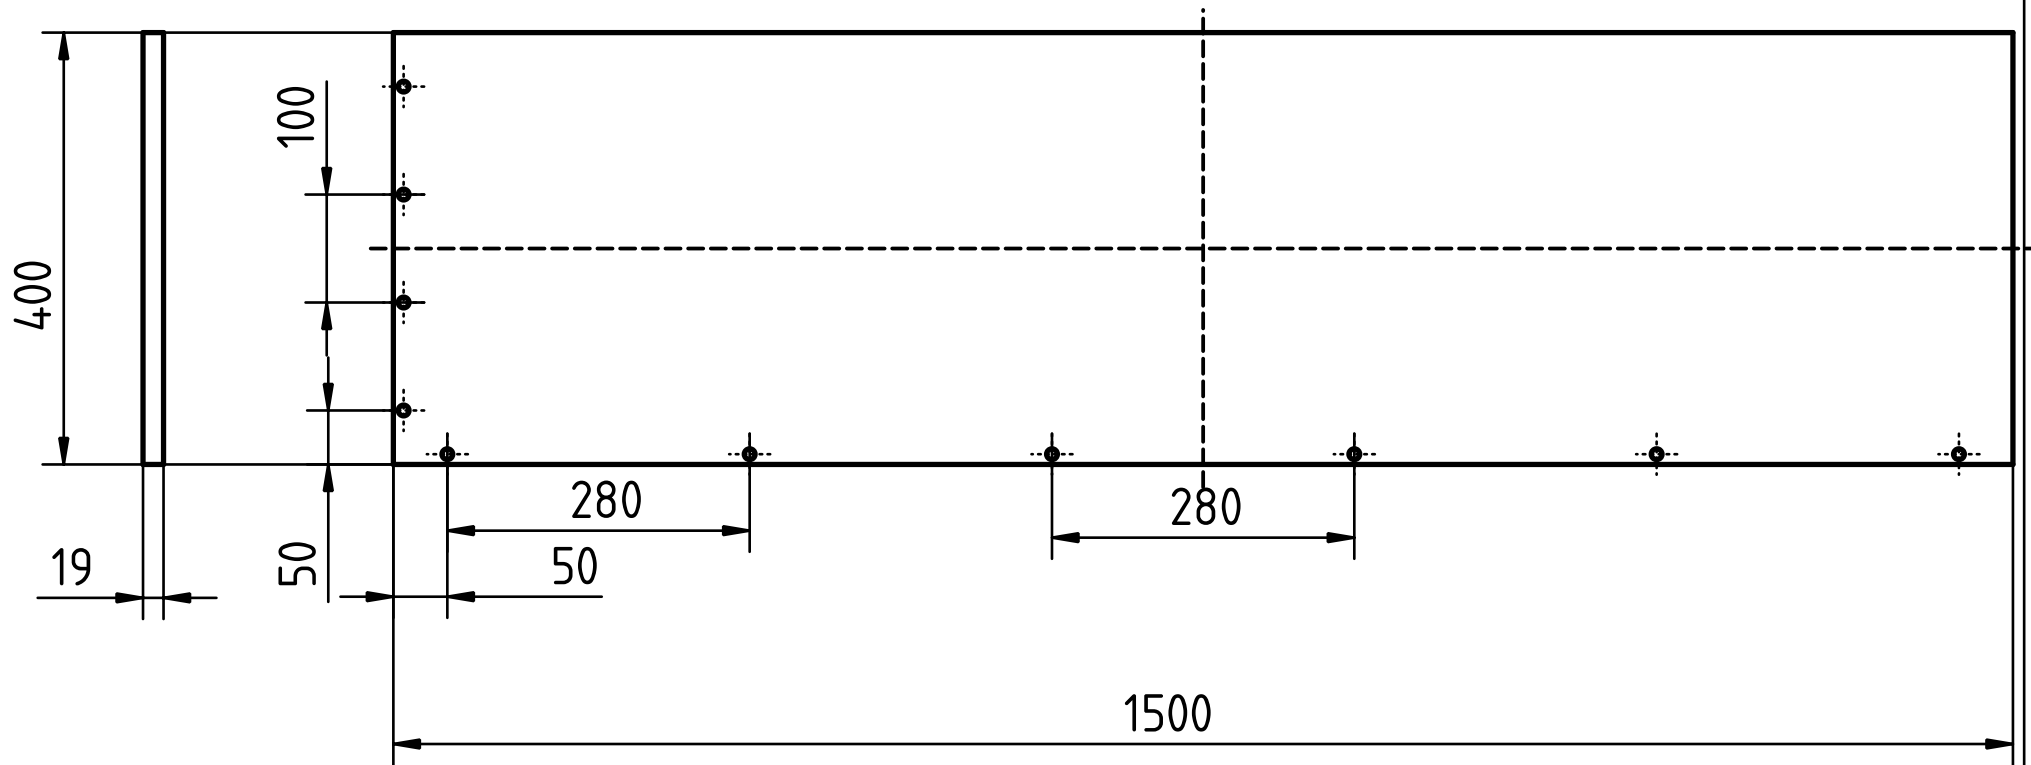

Created by: <b>Matthias Scheiffele</b>	Title: <b>Pflanzkasten MDF 19mm</b>	Size: <b>A4</b>	Sheet: <b>X / Y</b>	Scale: <b>1:7</b>
Supplementary information: <b>2 Stück</b> <b>front/back</b>		Part number: <b>PN</b> Drawing no.: <b>DN</b>		
		Date: <b>01.10.2023</b>	Revision: <b>REV A</b>	

Created by: <b>Matthias Scheiffele</b>	Title: <b>Pflanzkasten MDF 19mm</b>	Size: <b>A4</b>	Sheet: <b>X / Y</b>	Scale: <b>1:3</b>
Supplementary information: <b>2 Stück</b> <b>seite_left_right</b>		Part number: <b>PN</b> Drawing no.: <b>DN</b>		
		Date: <b>01.10.2023</b>	Revision: <b>REV A</b>	