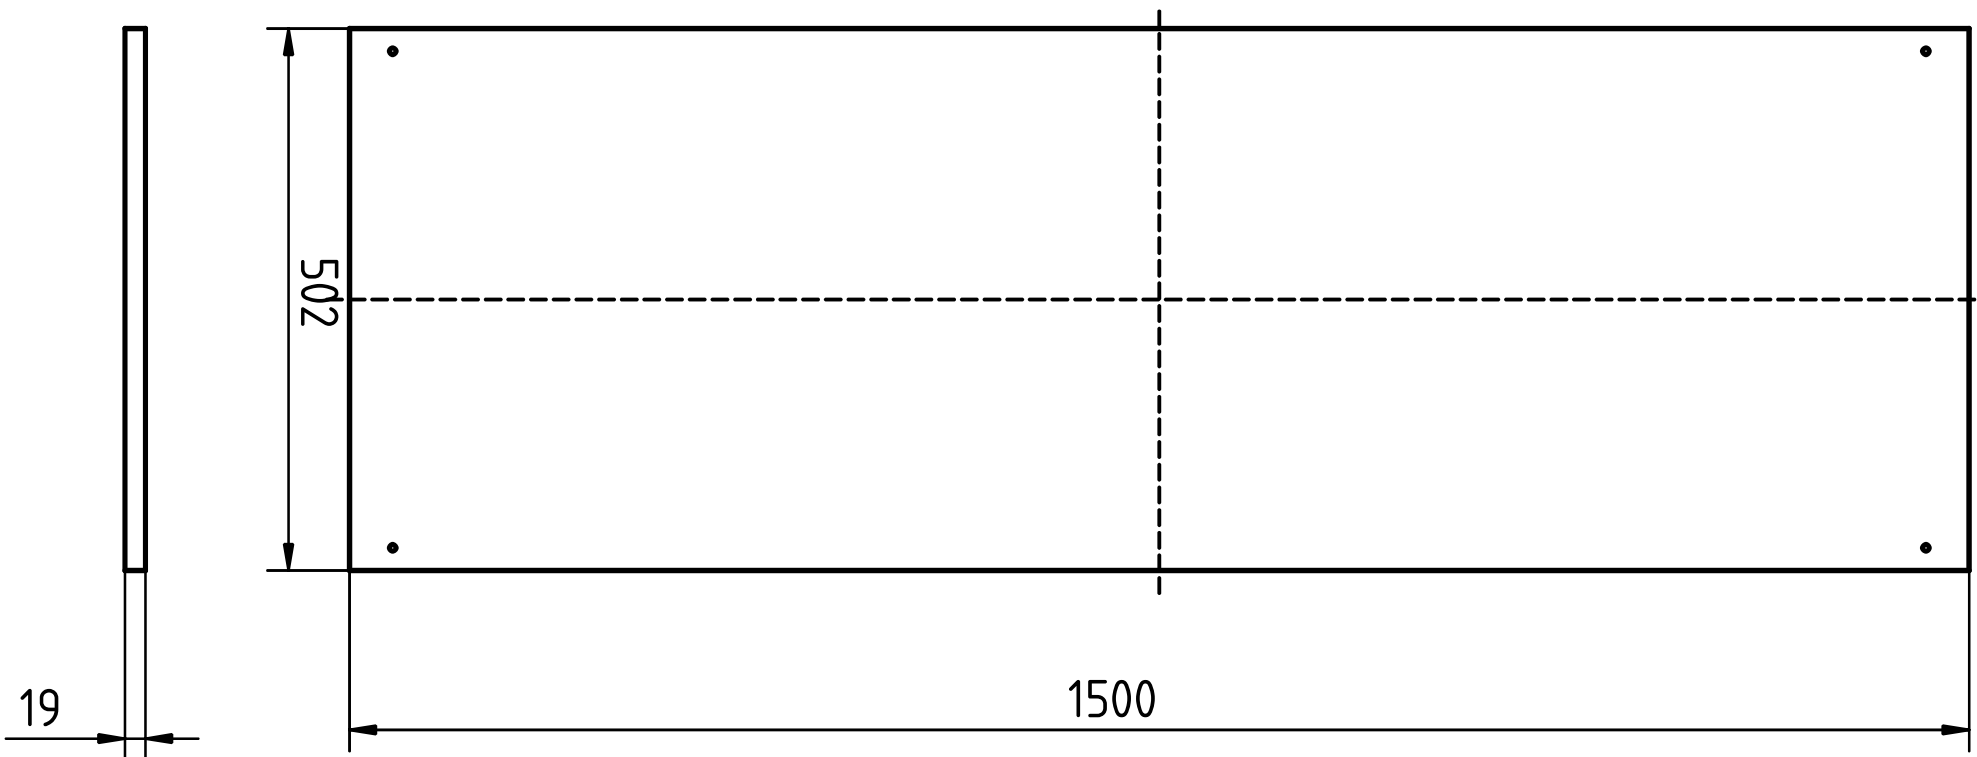

Created by: Matthias Scheiffele	Title: Pflanzkasten MDF 19mm	Size: A4	Sheet: X / Y	Scale: 1:7
Supplementary information: 1 Stück Boden		Part number: PN		
		Drawing no.: DN		Revision: REV A
		Date: 01.10.2023